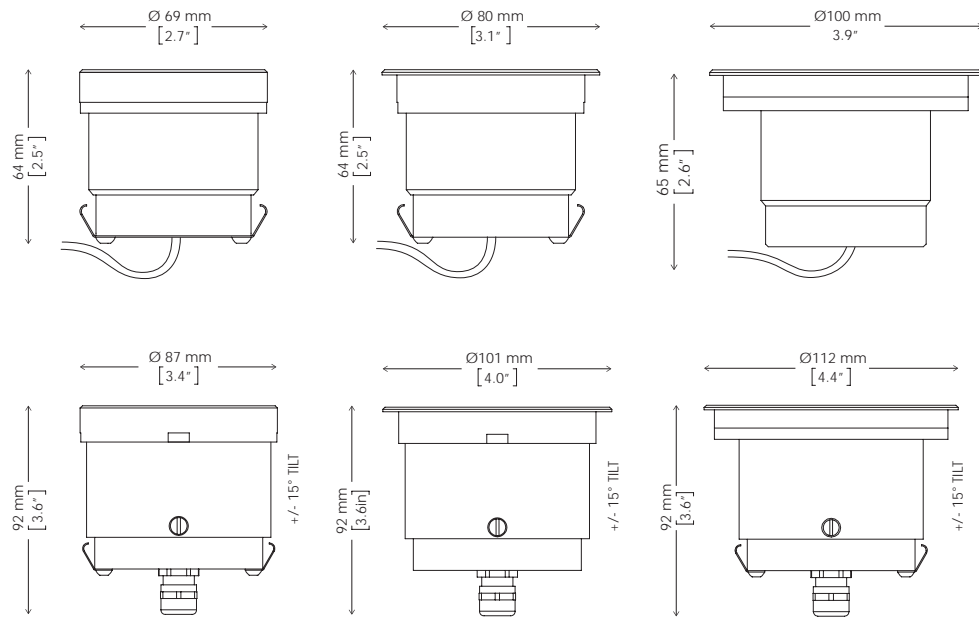

MOON RECESSED SERIES